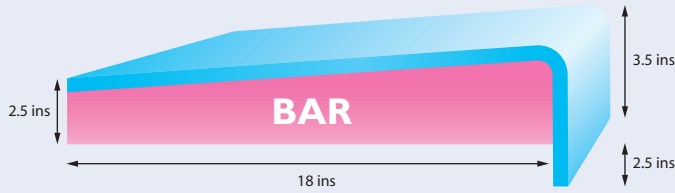

Our Polystyrene Beads are flame retardant.

FREEPHONE: 0800 138 1199 | FREEFAX: 0800 138 1155
E-MAIL: info@foamforhome.co.uk | Free samples on request

BAR SEATING

Our standard bar seating is available in either 5lb or 6lb Chip foam, with a 1" FH 33/190 seating grade topper, and includes a 2.5" Fly overhang. Standard size as below, in 72" lengths.